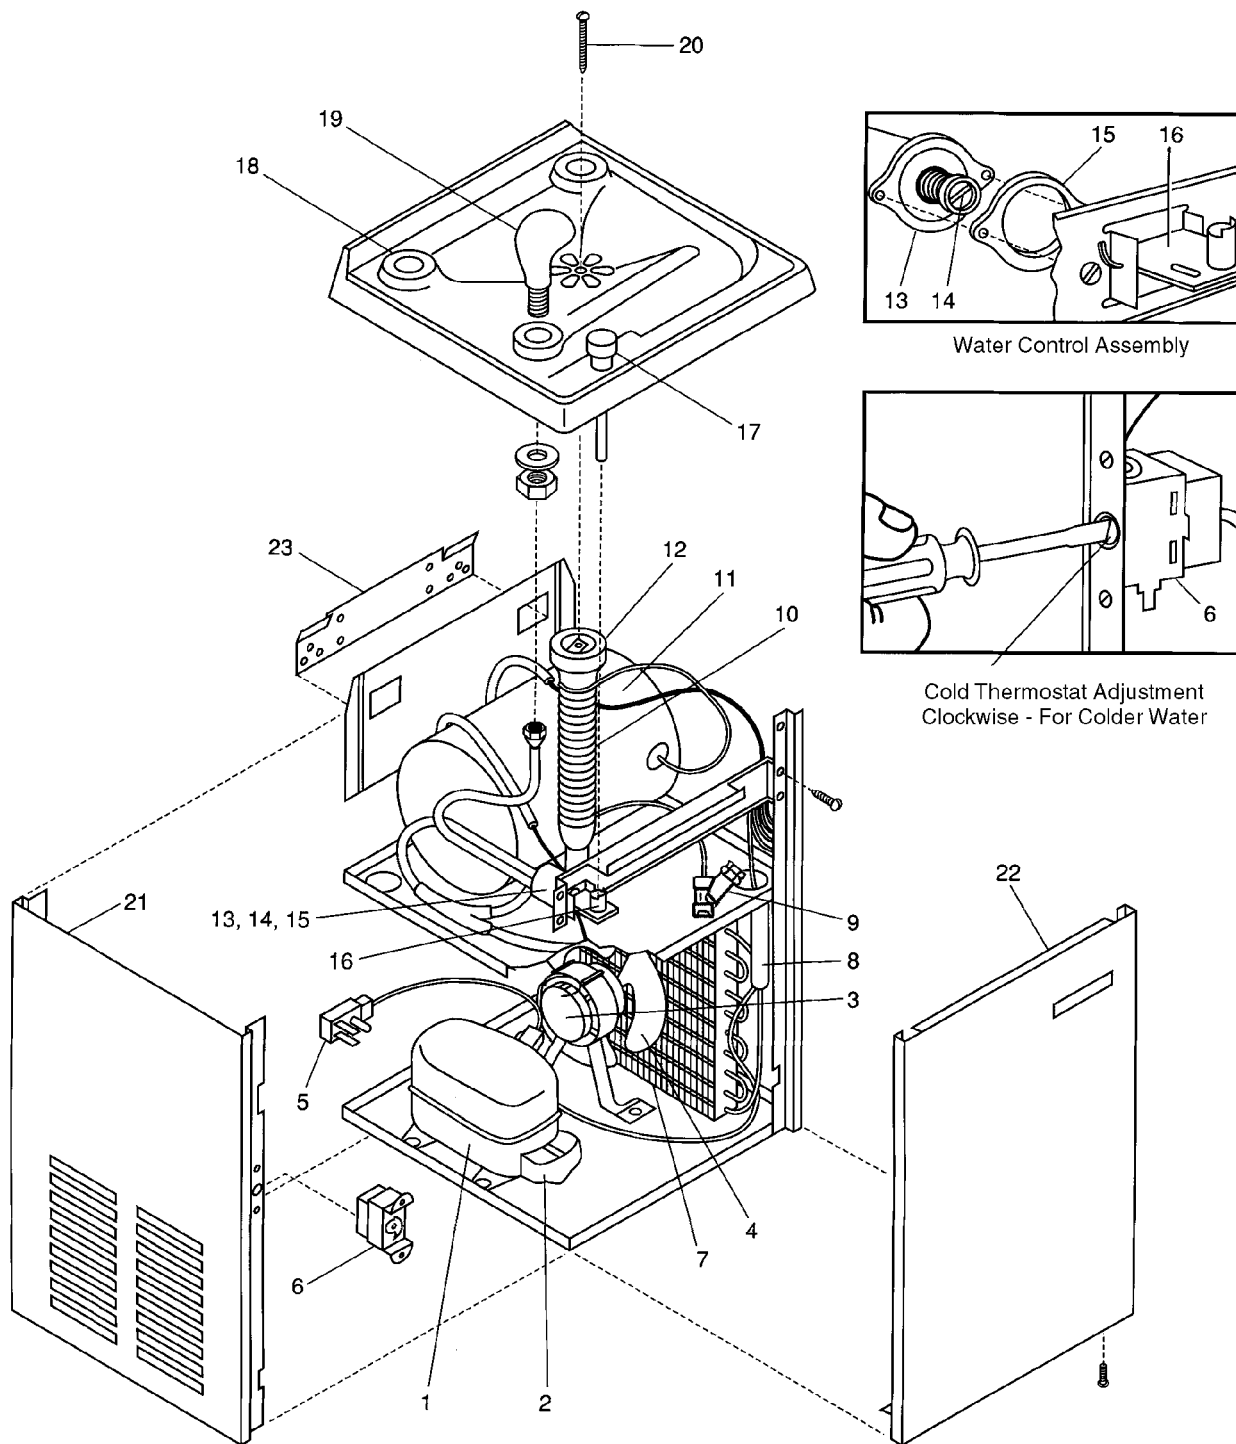

WALL MOUNTED WATER COOLER

CSW-13

Sunroc

60 Starlifter Avenue

Dover, DE 19901

(302) 678-7800 • Fax (302) 678-7813

Service (800) 220-1136

www.sunroc.com

Parts List for Water Cooler Model: CSW-13

ITEM	PART NUMBER	DESCRIPTION
1	AA00005-SP	Compressor AE3425A
	AA00027-SP	Compressor 115V (uses Spade Connections)
2	AA00005-T1	Overload MAT24ALN-34
	AA00005-T2	Relay 9660-040-166
	C026403-10	Relay MRP26ALL-69 (uses Spade Connections)
	C026411-06	Overload 9660-042-166 (uses Spade Connections)
3	B153475	Fan Motor (eyelet)
	D036186-02	Fan Motor (uses Spade Connections)
4	C025756	Fan Blade
5	C026081	Wiring Harness (eyelet)
	C026392-01	Wiring Harness (uses Spade Connections)
	C026382-04	16" Wire Assembly (uses Spade Connections)
6	A016241	Cold Thermostat (eyelet)
	C026376-03	Cold Thermostat (uses Spade Connections)
7	C026102	Condenser
8	AA00004	Drier
9	A020938-01	"Y" Strainer
10	B154152-SP	Pre-Cooler
11	C026072-SP	Evaporator
12	A015671	Drain Washer
13	10947-003-SP	Water Control Assembly
14	B153468-01	Cartridge
15	A015240	Fiber Washer
16	A015950-02	Toggle Lever
17	A017272-01	Push Button
18	A016519	Hole Cover
19	C026293-SP	Cobra Spout (metal)
	11432	Safety-Gard (tm) Spout Assy (Optional)
20	A016762	Drain Screw
21	D035803-19	Side Panel - Pewter
	D035803-31	Side Panel - Stainless Steel
22	D035807-19	Front Panel - Pewter
	D035807-31	Front Panel - Stainless Steel
23	B154077	Hanger Bracket

NOTE: Contact service department for information on compressors not shown on this page. This sheet cancels all previous lists for this model.