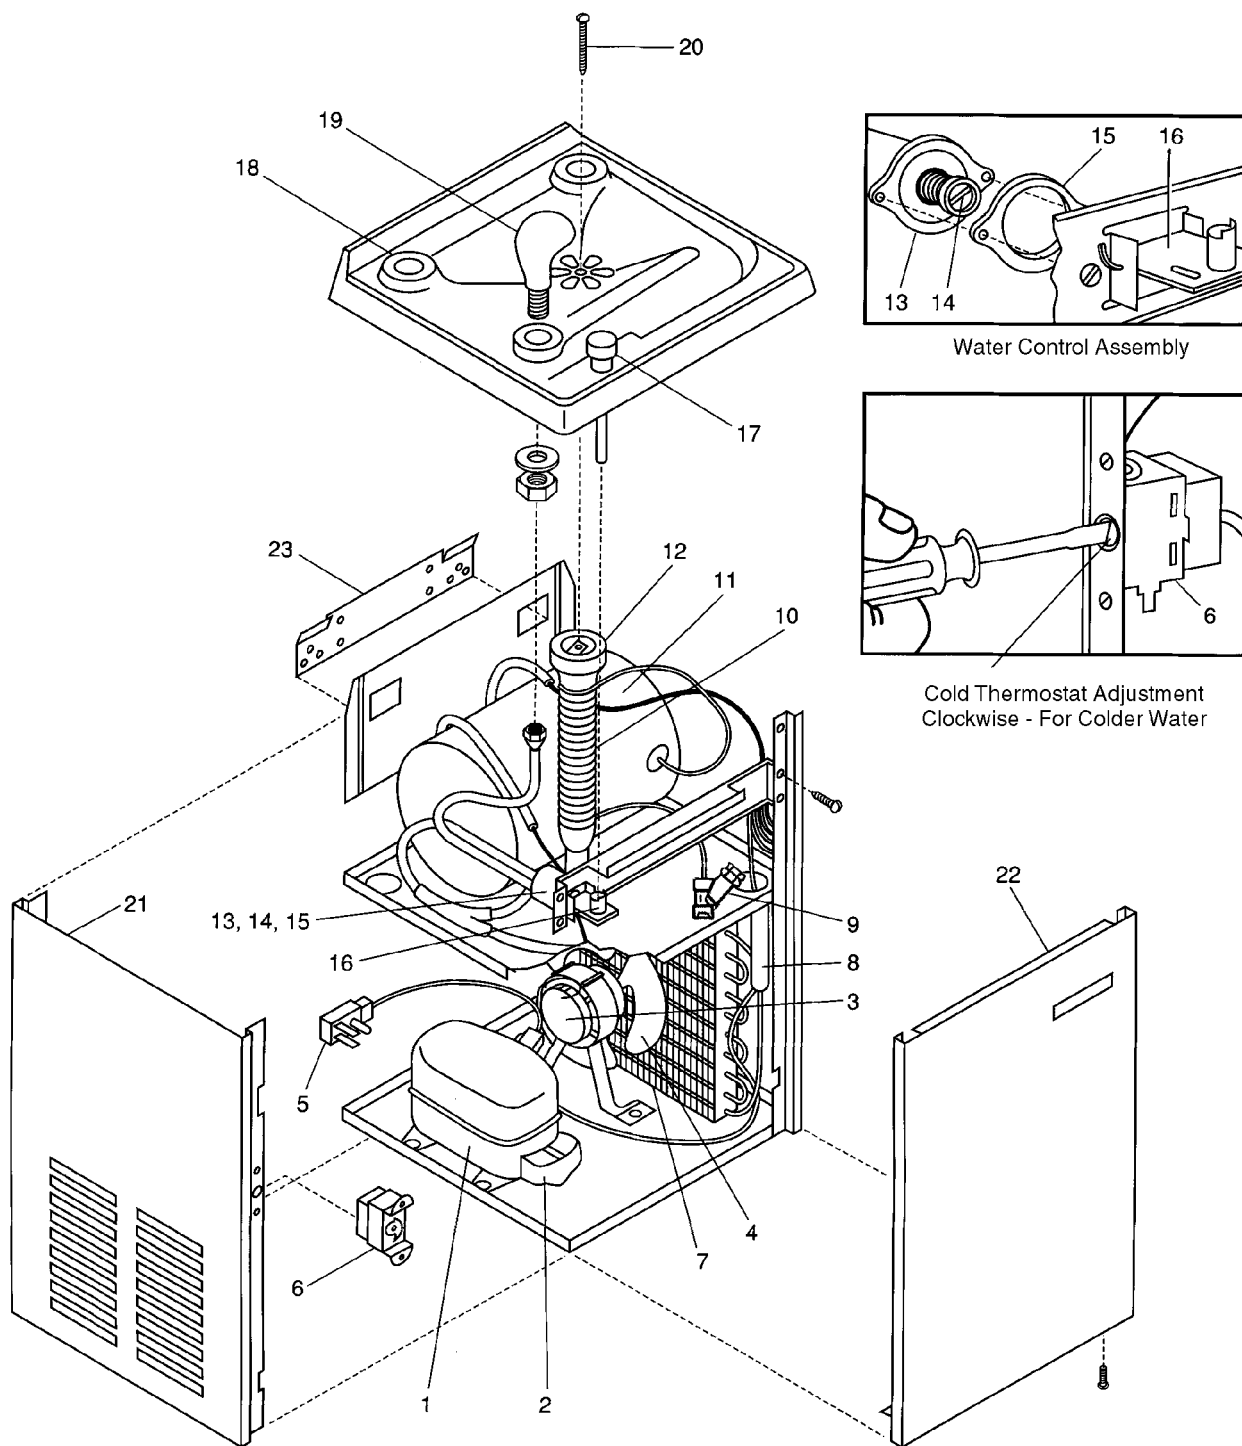

WALL MOUNTED WATER COOLER

CSW-8

Sunroc

60 Starlifter Avenue

Dover, DE 19901

(302) 678-7800 • Fax (302) 678-7813

Service (800) 220-1136

www.sunroc.com

Parts List for Water Cooler Model: CSW-8

ITEM	PART NUMBER	DESCRIPTION
1	AA00007-SP	Compressor A203704 R134a
2	AA00007-T1	Overload MRP57ALK-34
	AA00007-T2	Relay 9660-040-152
3	B153475	Fan Motor (eyelet)
	D036186-02	Fan Motor (uses Spade Connections)
4	C025756	Fan Blade
5	C026081	Wiring Harness (eyelet)
	C026392-01	Wiring Harness (uses Spade Connections)
	C026382-04	16" Wire Assembly (uses Spade Connections)
6	A016241	Cold Thermostat (eyelet)
	C026376-03	Cold Thermostat (uses Spade Connections)
7	C026102	Condenser
8	AA00004	Drier
9	A020938-01	"Y" Strainer
10	B154152-SP	Pre-Cooler
11	C026072-SP	Evaporator
12	A015671	Drain Washer
13	10947-003-SP	Water Control Assembly
14	B153468-01	Cartridge
15	A015240	Fiber Washer
16	A015950-02	Toggle Lever
17	A017272-01	Push Button
18	A016519	Hole Cover
19	C026293-SP	Cobra Spout (metal)
	11432	Safety-Gard™ Spout Assy (Optional)
20	A016762	Drain Screw
21	D035803-19	Side Panel - Pewter
	D035803-31	Side Panel - Stainless Steel
22	D035807-19	Front Panel - Pewter
	D035807-31	Front Panel - Stainless Steel
23	B154077	Hanger Bracket

NOTE: Contact service department for information on compressors not shown on this page. This sheet cancels all previous lists for this model.