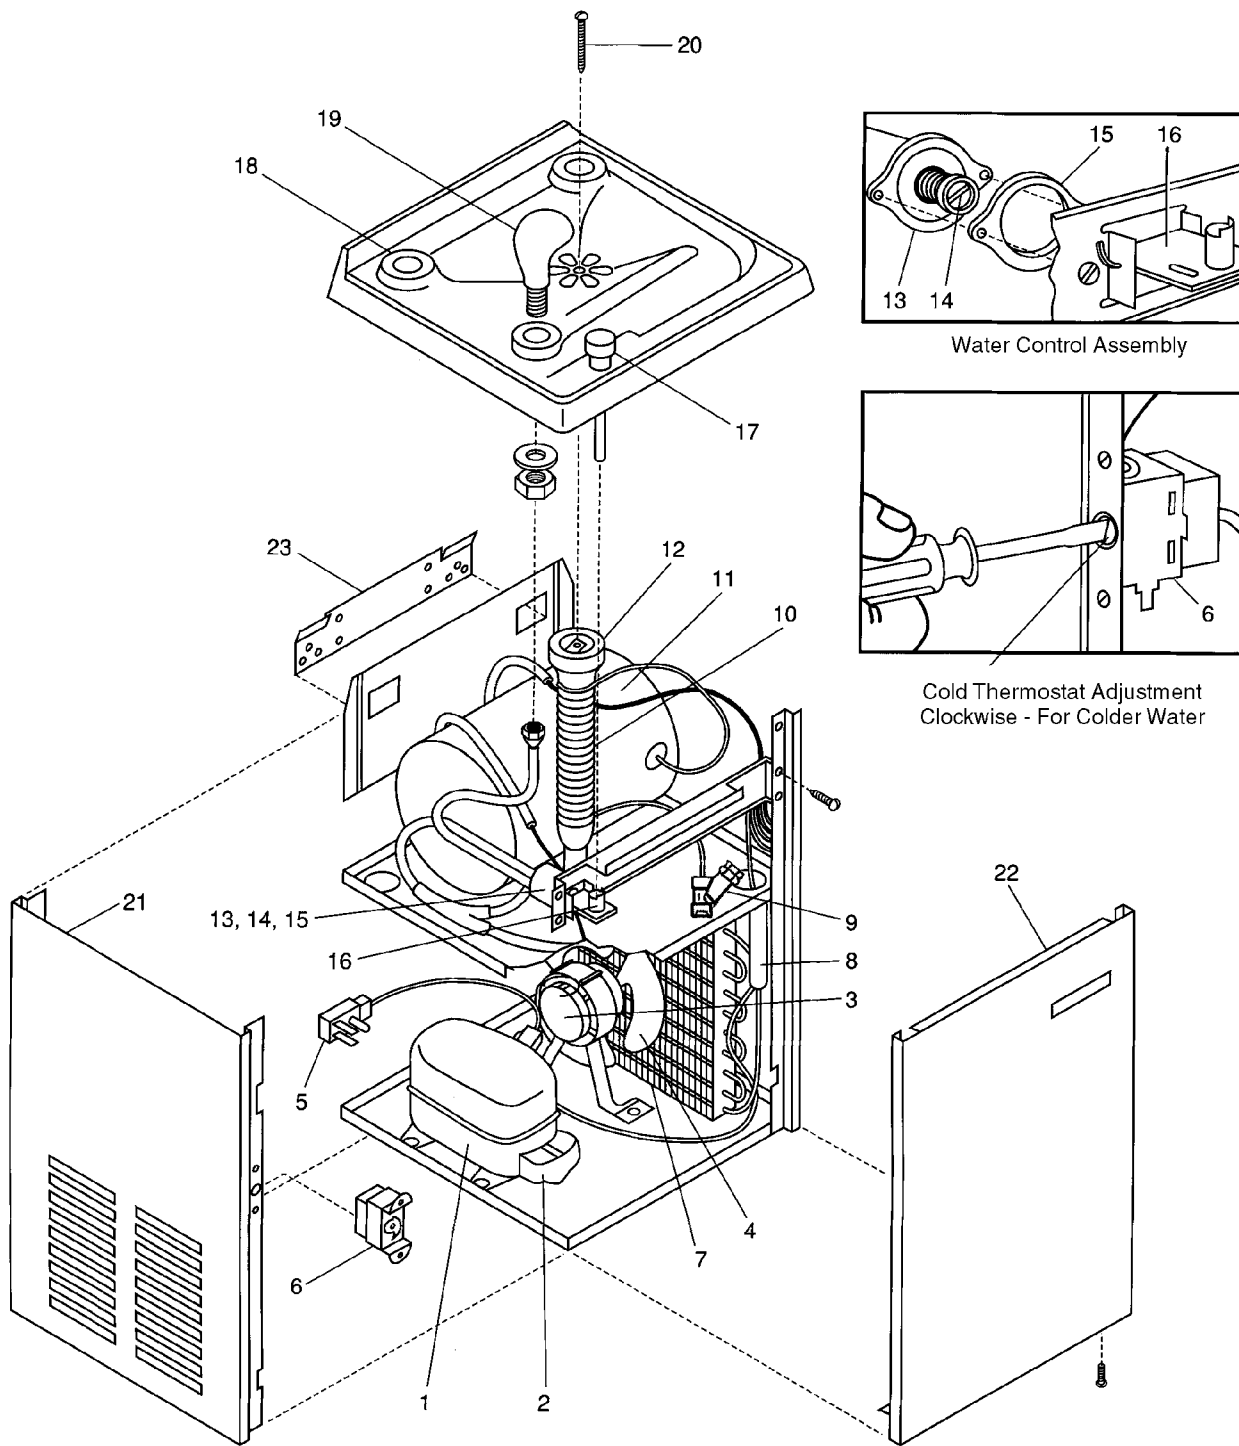

WALL MOUNTED WATER COOLER

CSW-4

Sunroc

60 Starlifter Avenue

Dover, DE 19901

(302) 678-7800 • Fax (302) 678-7813

Service (800) 220-1136

www.sunroc.com

Parts List for Water Cooler Model: CSW-4

ITEM	PART NUMBER	DESCRIPTION
1	AA00007-SP	Compressor A203704 R134a
2	AA00007-T1	Overload MRP57ALK-34
	AA00007-T2	Relay 9660-040-152
3	B153475	Fan Motor (eyelet)
	D036186-02	Fan Motor (uses Spade Connections)
4	C025756	Fan Blade
5	C026081	Wiring Harness (eyelet)
	C026392-01	Wiring Harness (uses Spade Connections)
	C026382-04	16" Wire Assembly (uses Spade Connections)
6	A016241	Cold Thermostat (eyelet)
	C026376-03	Cold Thermostat (uses Spade Connections)
7	C026102	Condenser
8	AA00004	Drier
9	A020938-01	"Y" Strainer
10	A018156-01	Drain
11	C026072-SP	Evaporator
12	A015671	Drain Washer
13	10947-003-SP	Water Control Assembly
14	B153468-01	Cartridge
15	A015240	Fiber Washer
16	A015950-02	Toggle Lever
17	A017272-01	Push Button
18	A016519	Hole Cover
19	C026293-SP	Cobra Spout (metal)
	11432	Safety-Gard™ Spout Assy (Optional)
20	A016762	Drain Screw
21	D035803-19	Side Panel - Pewter
	D035803-31	Side Panel - Stainless Steel
22	D035807-19	Front Panel - Pewter
	D035807-31	Front Panel - Stainless Steel
23	B154077	Hanger Bracket

NOTE: Contact service department for information on compressors not shown on this page. This sheet cancels all previous lists for this model.