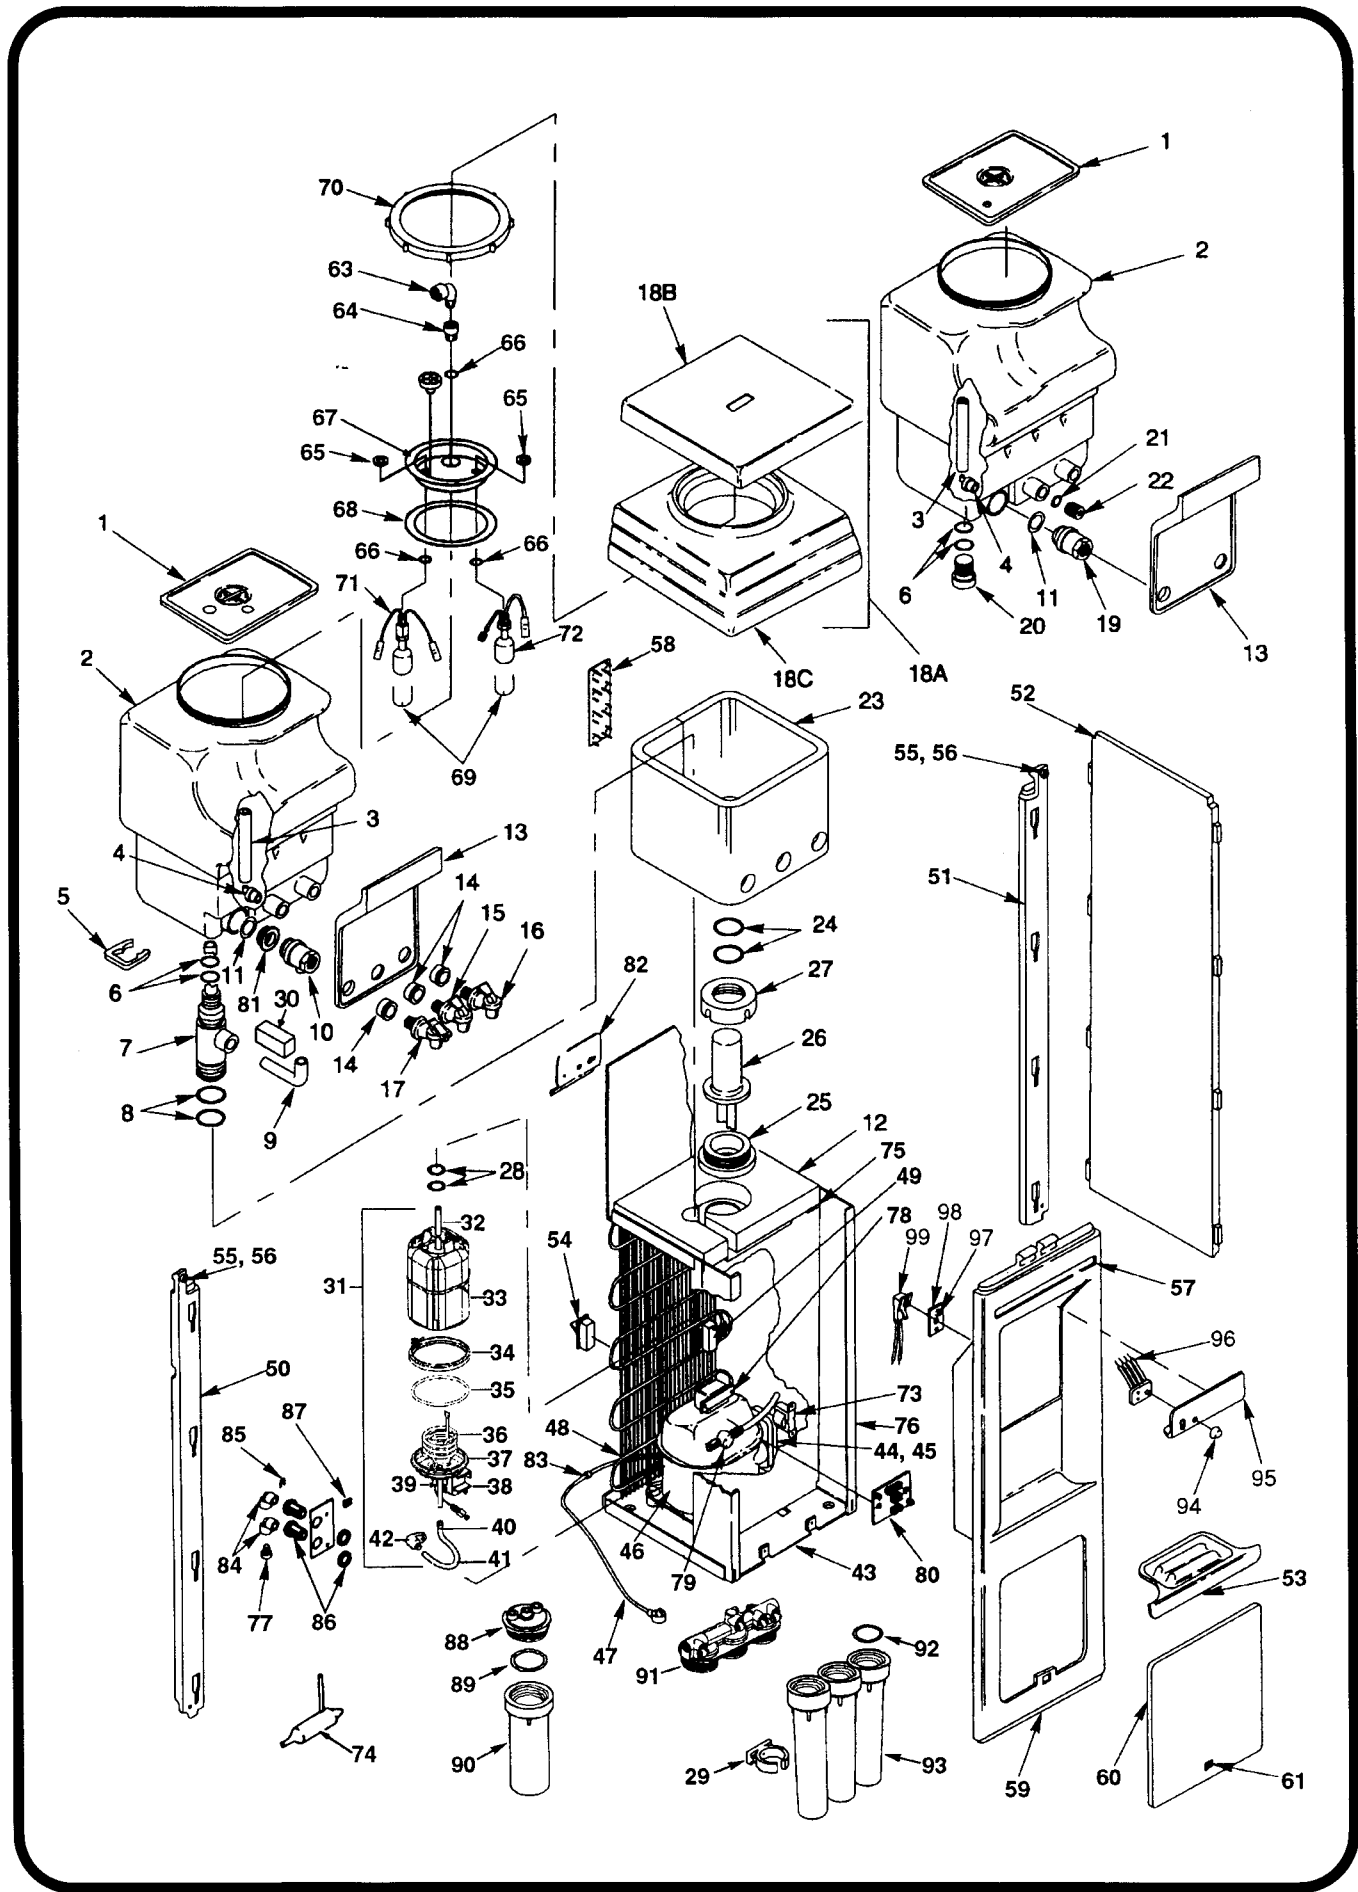

Item#	Description	PHT1LQK-D102 PST1LQK-D102	PHT1LQHK-D202 PST1LQHK-D202	Item#	Description	PHT1LQK-D102 PST1LQK-D102	PHT1LQHK-D202 PST1LQHK-D202
1	Baffle.....	030397-001	030397-001	71	Float Assembly, Low Level.....	029999-004	029999-004
2	Reservoir.....	030866-005	030866-005	72	Float Assembly, High Level.....	029998-004	029998-004
3	Cook Tube.....	030689-010	030689-010	73	Transformer.....	030074-006	030074-006
4	Fitting, Cook Tube.....	030587-002	030587-002	74	Drier.....	033380-002	033380-002
5	Hot Tank Manifold Clip.....	N/A	030603-001	75	Shelf.....	029953-002	029953-002
6	Hot Tank Fitting O-Ring.....	030858-300 (2)	030858-300 (2)	76	Short Column Support.....	029927-003	029927-003
7	Hot Tank Manifold Assembly.....	N/A	030892-002	77	Plug, 1/4" OD.....	030569-001(2)	030569-001(2)
8	O-Ring.....	N/A	030858-301 (2)	78	Switching Relay.....	030315-002	030315-002
9	Outlet Tube, Hot Water.....	N/A	030602-001	79	Solenoid Valve.....	033274-002	033274-002
10	Hot Faucet Assembly Fitting.....	N/A	030889-002	80	Terminal Base.....	023266	023266
11	Hot Fitting O-Ring.....	030858-306	030858-306	81	Plug, Hot Faucet.....	N/A	030511-004
12	Shelf Insulation.....	031233-002	031233-002	82	Handle.....	029562-001	029562-001
13	Dress Plate, White.....	030394-001	030394-003	83	Strain Relief Bushing.....	019008	019008
	Dress Plate, Eggshell.....	030394-002	030394-004	84	Fitting Assembly.....	029139-001(2)	029139-001(2)
	Dress Plate, White w/ Smartap®.....	030394-005	030394-007	85	Locking Clip, JG 1/4" OD.....	030166-002	030166-002
	Dress Plate, Eggshell w/ Smartap®.....	030394-006	030394-008	86	Fitting, Bulkhead Union.....	028913-003(2)	028913-003(2)
14	Male Faucet Gasket.....	030405-001 (2)	030405-001 (3)	87	Speednut.....	020938-001	020938-001
15	Cook Faucet Assembly, Whi/Whi.....	032052-001	032052-001	88	Top Filter Housing, Quad.....	029926-002	029926-002
	Cook Faucet Assembly, Egs/Whi.....	032052-004	032052-004	89	O-Ring.....	030858-308	030858-308
16	Cold Faucet Assembly, Whi/Blue.....	032052-002	032052-002	90	Bottom Filter Housing, Quad.....	029925-005	029925-005
	Cold Faucet Assembly, Egs/Blue.....	032052-005	032052-005	91	CTA Manifold.....	032439-001	032439-001
17	Hot Faucet Assembly, Whi/Red.....	N/A	032052-003	92	O-Ring.....	030858-311	030858-311
	Hot Faucet Assembly, Egs/Red.....	N/A	032052-006	93	Bottom Filter Housing.....	029925-001	029925-001
18A	Top Assembly (includes 18B & 18C)			97	Lens.....	030428-001	030428-001
	White.....	030588-001	030588-001	98	Light Bracket.....	030352-001	030352-001
	Eggshell.....	030588-002	030588-002	99	Light.....	030351-001	030351-001
18B	Hinged Lid, Whi.....	030809-001	030809-001		Smartap® Models Only		
	Hinged Lid, Egs.....	030809-002	030809-002	94	Pushbutton.....	030417-001	
18C	Top, Lower, Whi.....	030551-001	030551-001	95	Facia Plate Whi.....	030418-003	
	Top, Lower, Egs.....	030551-002	030551-002		Facia Plate Egs.....	030418-004	
19	Cook Faucet Extension Ftg.....	030510-002	N/A	96	Smartap® Board.....	030718-002	
20	Hot Tank Fitting Plug.....	030582-001	N/A				
21	Cook Faucet Fitting O-Ring.....	030858-206	N/A		Replacement Filters, Membranes, & Restrictors		
22	Cook Faucet Plug.....	030511-001	N/A		Prefilter.....	030094-002	
23	Reservoir Insulation.....	031233-001	031233-001		CTA Membranes		
24	Probe O-Ring.....	030858-403 (2)	030858-403 (2)		9 GPD.....	029985-002	
25	Probe Retainer Cap.....	030399-001	030399-001		15 GPD.....	029985-001	
26	Probe & Heat Exchanger.....	030589-008	030589-008		Carbon, 5S.....	031829-001	
27	Probe Retainer Collar.....	030398-001	030398-001		Carbon, 5S (wide body).....	031829-002	
28	O-Ring, Hot Tank Manifold.....	N/A	030858-202 (2)		Restrictor Assemblies		
29	Bracket, Filter Housing.....	029992-004	029992-004		9 GPD.....	030390-002	
30	Hot Tank Manifold Insulation.....	N/A	031237-001		15 GPD.....	030390-001	
31	Hot Tank Assembly.....	N/A	032946-007				
32	Hot Tank Body & Head Assy.....	N/A	032822-004				
33	Insulation, Hot Tank.....	N/A	032734-001				
34	Clamp, V Coupling.....	N/A	032729-001				
35	O-Ring, Heater Pan.....	N/A	030858-402				
36	Element, Hot Tank.....	N/A	032487-001				
37	Heater Pan.....	N/A	032823-001				
38	Hot Thermostat.....	N/A	032732-002				
39	Heat Limiter.....	N/A	032731-002				
40	Tube Clamp.....	N/A	032816-001				
41	Extension Tube.....	N/A	033072-004				
42	Drain Valve Assembly.....	N/A	032817-001				
43	Base.....	020513-002	020513-002				
44	Relay.....	025817-007	025817-007				
45	Overload.....	028707-007	028707-007				
46	Compressor Assembly (includes 44 & 45).....	031530-008	031530-008				
47	Power Cord.....	026540-044	026540-044				
48	Condenser.....	028357-003	028357-003				
49	Cold Control.....	027040-020	027040-020				
50	Left Rear Corner Panel (w/ hole)