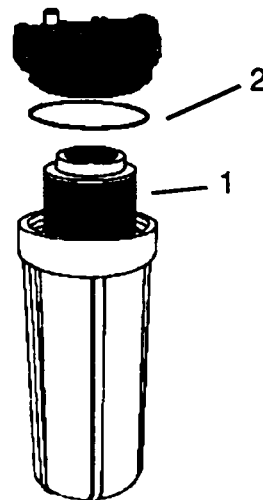

WATER FILTRATION AND VANDAL PROOF KITS

Models 15242, 15243 and 15423

VANDAL PROOF KIT 15243 PARTS LIST

REF NO	PART NUMBER	DESCRIPTION
1	40-09423-08-640	Two Stream Projector V.P.
2	11-05449-42-550	Set Screw
3	60-14166-51-550	Projector Connection
4	16-06092-08-550	Projector Nipple
5	60-09854-51-640	Drain Plug V.P.
6	16-02705-08-640	Strainer Plate (not included in kit)
7	11-08686-42-550	Screw

WATER FILTRATION KIT 15242 PARTS LIST

REF NO	PART NUMBER	DESCRIPTION
1	73-15263-51-550	Cartridge
2	10-15262-51-550	O-Ring

WATER FILTRATION KIT 15423 PARTS LIST

REF NO	PART NUMBER	DESCRIPTION
1	60-15724-51-550	Filter
2	16-15722-08-550	Fitting/Elbow (2 each)

* Look for detailed schematic of this part in Detailed Parts Section

To order parts, contact your nearest Halsey Taylor wholesaler or representative.

Continued product improvement makes specifications subject to change without notice.