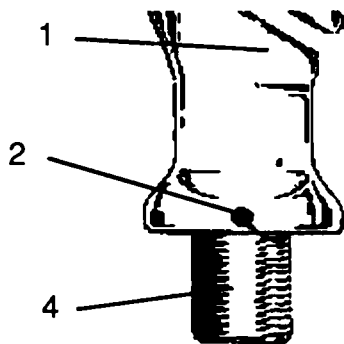

WATER FILTRATION AND VANDAL PROOF KITS

Models 15242, 15243 and 15423

VANDAL PROOF KIT 15243 PARTS LIST

REF NO	PART NUMBER	DESCRIPTION
1	40-09423-08-640	Two Stream Projector V.P.
2	11-05449-42-550	Set Screw
3	60-14166-51-550	Projector Connection
4	16-06092-08-550	Projector Nipple
5	60-09854-51-640	Drain Plug V.P.
6	16-02705-08-640	Strainer Plate (not included in kit)
7	11-08686-42-550	Screw

WATER FILTRATION KIT 15242 PARTS LIST

REF NO	PART NUMBER	DESCRIPTION
1	73-15263-51-550	Cartridge
2	10-15262-51-550	O-Ring

WATER FILTRATION KIT 15423 PARTS LIST

REF NO	PART NUMBER	DESCRIPTION
1	60-15724-51-550	Filter
2	16-15722-08-550	Fitting/Elbow (2 each)

* Look for detailed schematic of this part in Detailed Parts Section

To order parts, contact your nearest Halsey Taylor wholesaler or representative.

Continued product improvement makes specifications subject to change without notice.