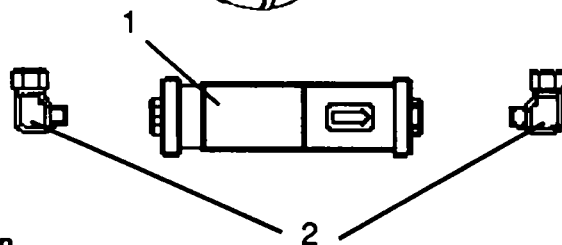

WATER FILTRATION KIT 15423 PARTS LIST

REF NO	PART NUMBER	DESCRIPTION
1	60-15724-51-550	Filter
2	16-15722-08-550	Fitting/Elbow (2 each)