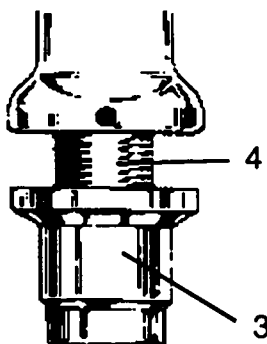

WATER FILTRATION AND VANDAL PROOF KITS

Models 15242, 15243 and 15423

VANDAL PROOF KIT 15243 PARTS LIST

REF NO	PART NUMBER	DESCRIPTION
1	40-09423-08-640	Two Stream Projector V.P.
2	11-05449-42-550	Set Screw
3	60-14166-51-550	Projector Connection
4	16-06092-08-550	Projector Nipple
5	60-09854-51-640	Drain Plug V.P.
6	16-02705-08-640	Strainer Plate (not included in kit)
7	11-08686-42-550	Screw

WATER FILTRATION KIT 15242 PARTS LIST

REF NO	PART NUMBER	DESCRIPTION
1	73-15263-51-550	Cartridge
2	10-15262-51-550	O-Ring

WATER FILTRATION KIT 15423 PARTS LIST

REF NO	PART NUMBER	DESCRIPTION
1	60-15724-51-550	Filter
2	16-15722-08-550	Fitting/Elbow (2 each)

* Look for detailed schematic of this part in Detailed Parts Section

To order parts, contact your nearest Halsey Taylor wholesaler or representative.

Continued product improvement makes specifications subject to change without notice.