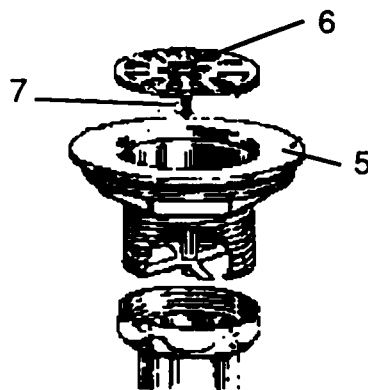

WATER FILTRATION AND VANDAL PROOF KITS

Models 15242, 15243 and 15423

VANDAL PROOF KIT 15243 PARTS LIST

REF NO	PART NUMBER	DESCRIPTION
1	40-09423-08-640	Two Stream Projector V.P.
2	11-05449-42-550	Set Screw
3	60-14166-51-550	Projector Connection
4	16-06092-08-550	Projector Nipple
5	60-09854-51-640	Drain Plug V.P.
6	16-02705-08-640	Strainer Plate (not included in kit)
7	11-08686-42-550	Screw

WATER FILTRATION KIT 15242 PARTS LIST

REF NO	PART NUMBER	DESCRIPTION
1	73-15263-51-550	Cartridge
2	10-15262-51-550	O-Ring

WATER FILTRATION KIT 15423 PARTS LIST

REF NO	PART NUMBER	DESCRIPTION
1	60-15724-51-550	Filter
2	16-15722-08-550	Fitting/Elbow (2 each)

* Look for detailed schematic of this part in Detailed Parts Section

To order parts, contact your nearest Halsey Taylor wholesaler or representative.

Continued product improvement makes specifications subject to change without notice.